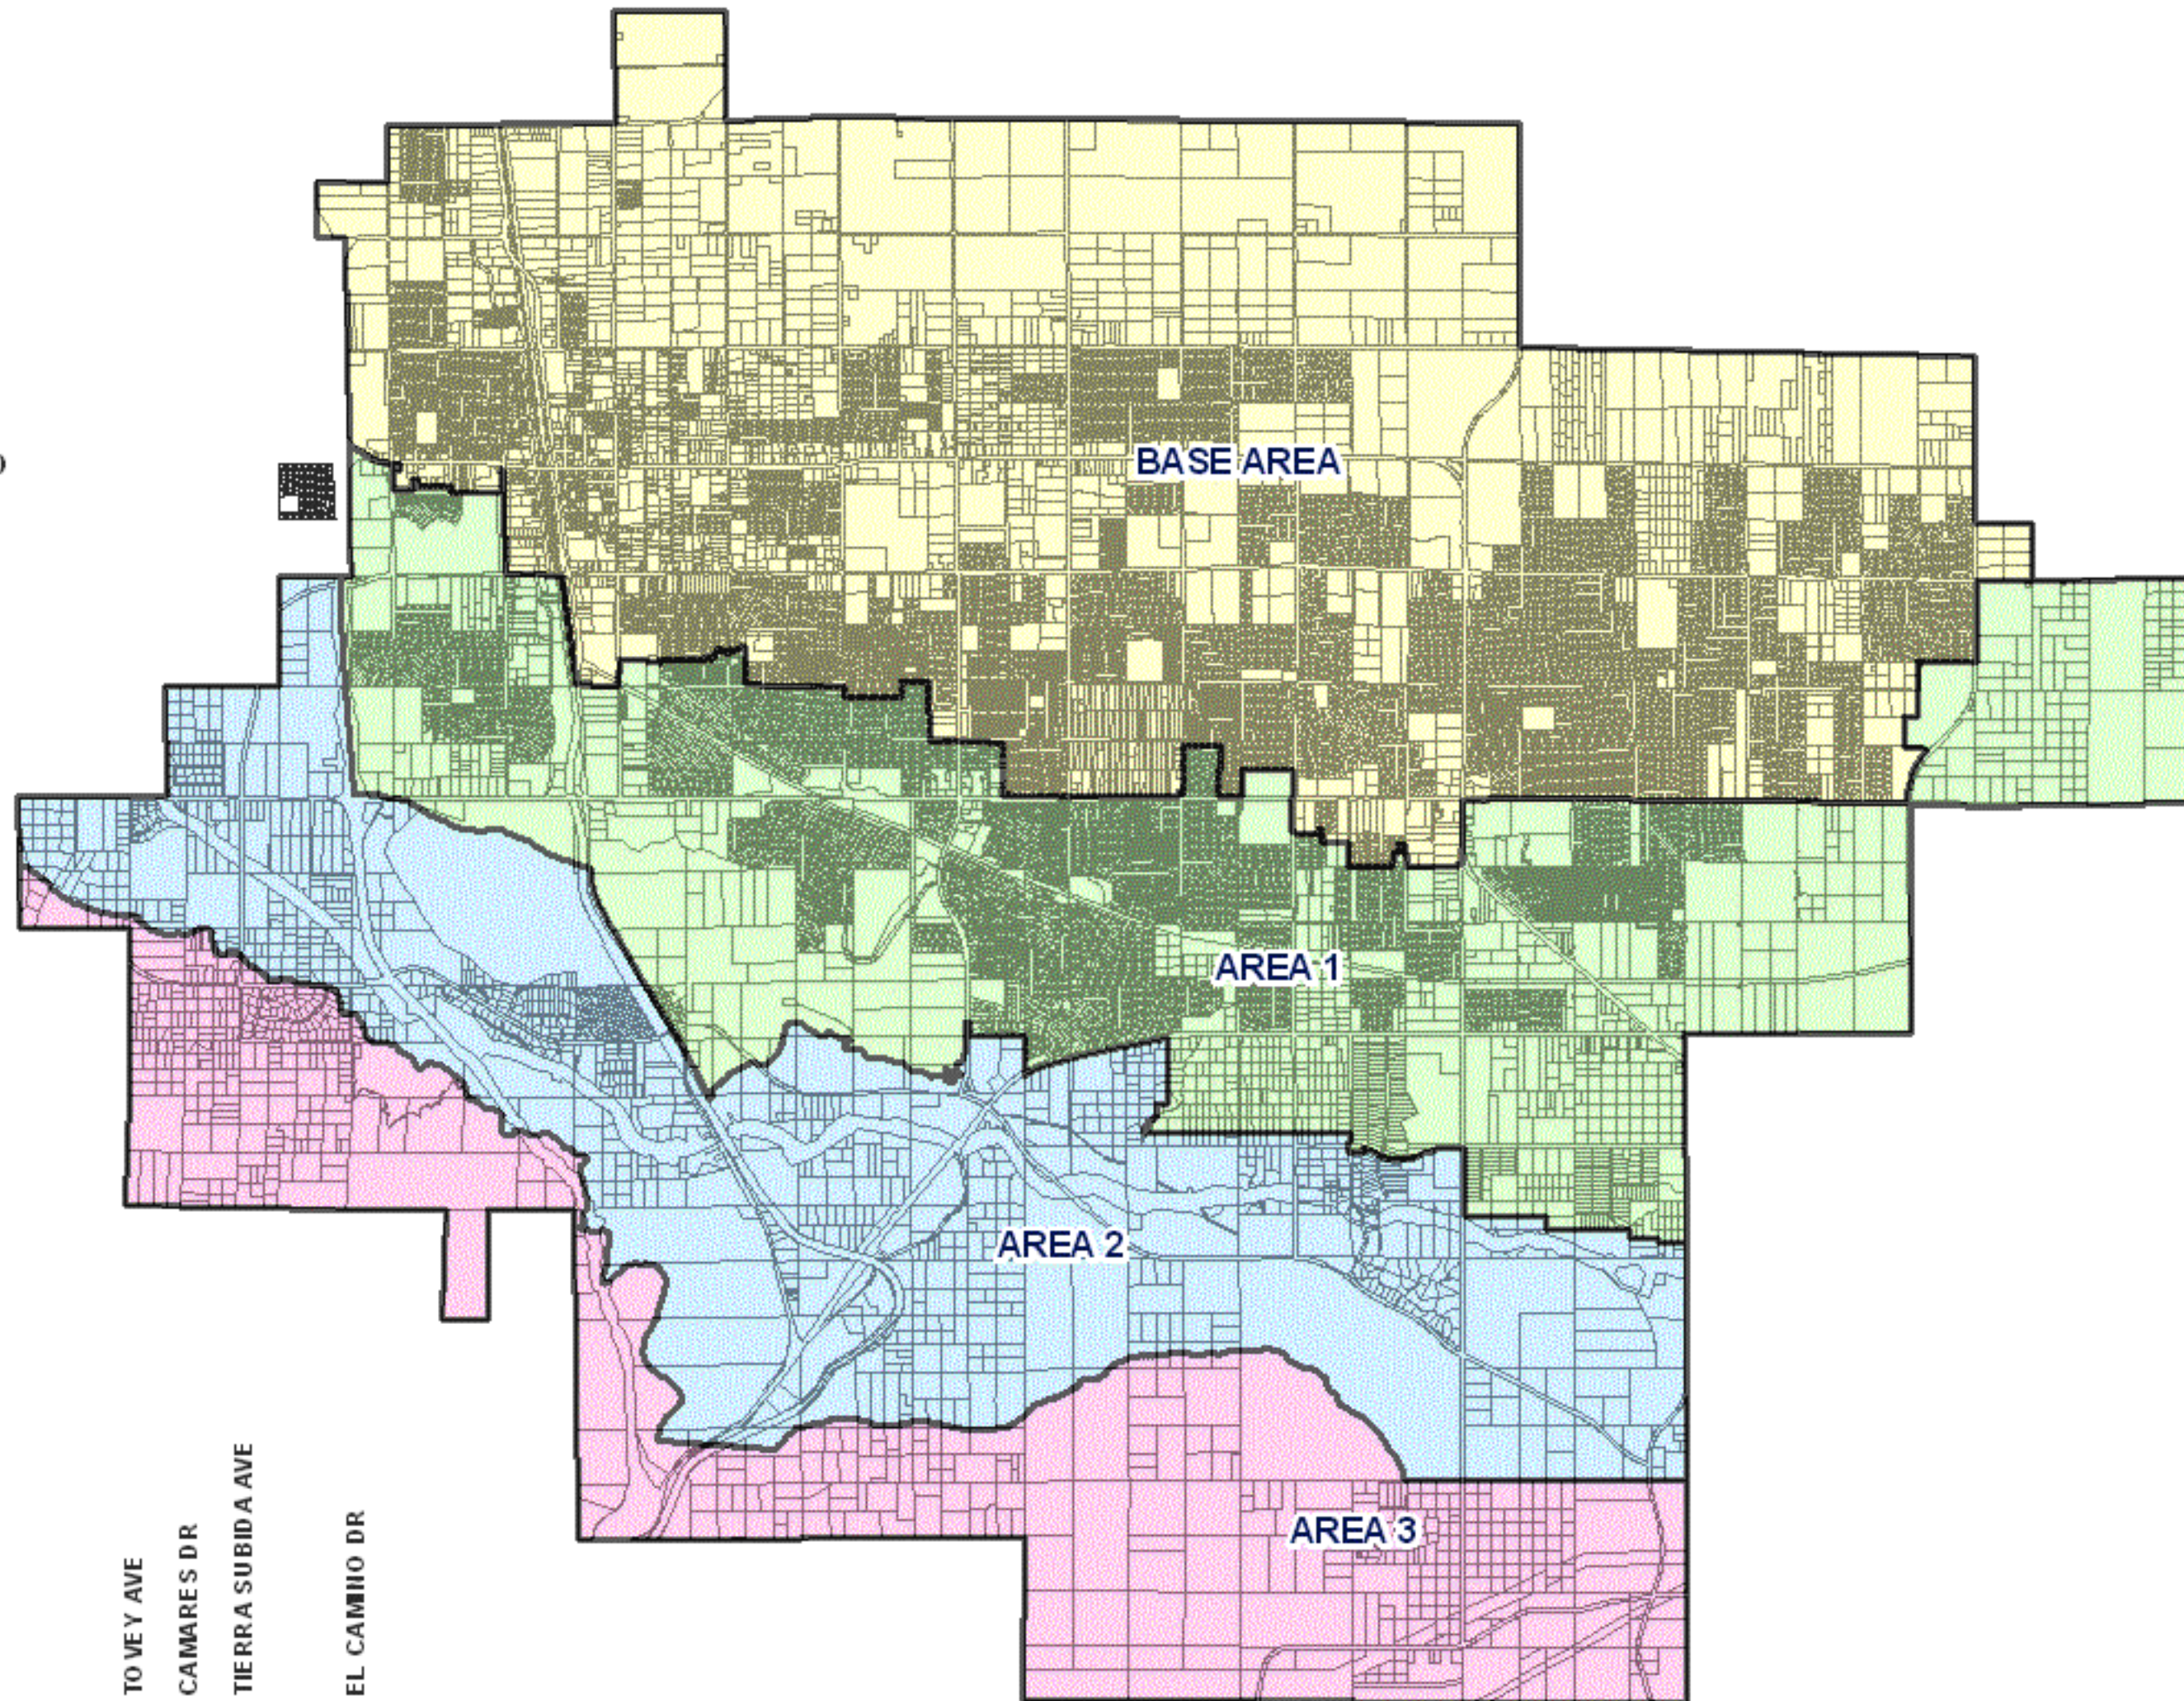

10TH ST WEST

DIVISION ST

5TH ST EAST

10TH ST EAST

15TH ST EAST

20TH ST EAST

25TH ST EAST

30TH ST EAST

35TH ST EAST

40TH ST EAST

45TH ST EAST

50TH ST EAST

55TH ST EAST

60TH ST EAST

65TH ST EAST

70TH ST EAST

AVENUE S
37200

HACIENDA DR
36800

LAKEMEWDR
36400

JUNGFRAU AVE
36000

TO VEY AVE

CAMARES DR

TIERRA SUBIDA AVE

EL CAMINO DR

AVENUE S

AVENUE S-8

AVENUE T

AVENUE T-8

AVENUE U

AVENUE V

**Palmdale Water District
Service Rate Areas**

- Base Area
- Area 1
- Area 2
- Area 3